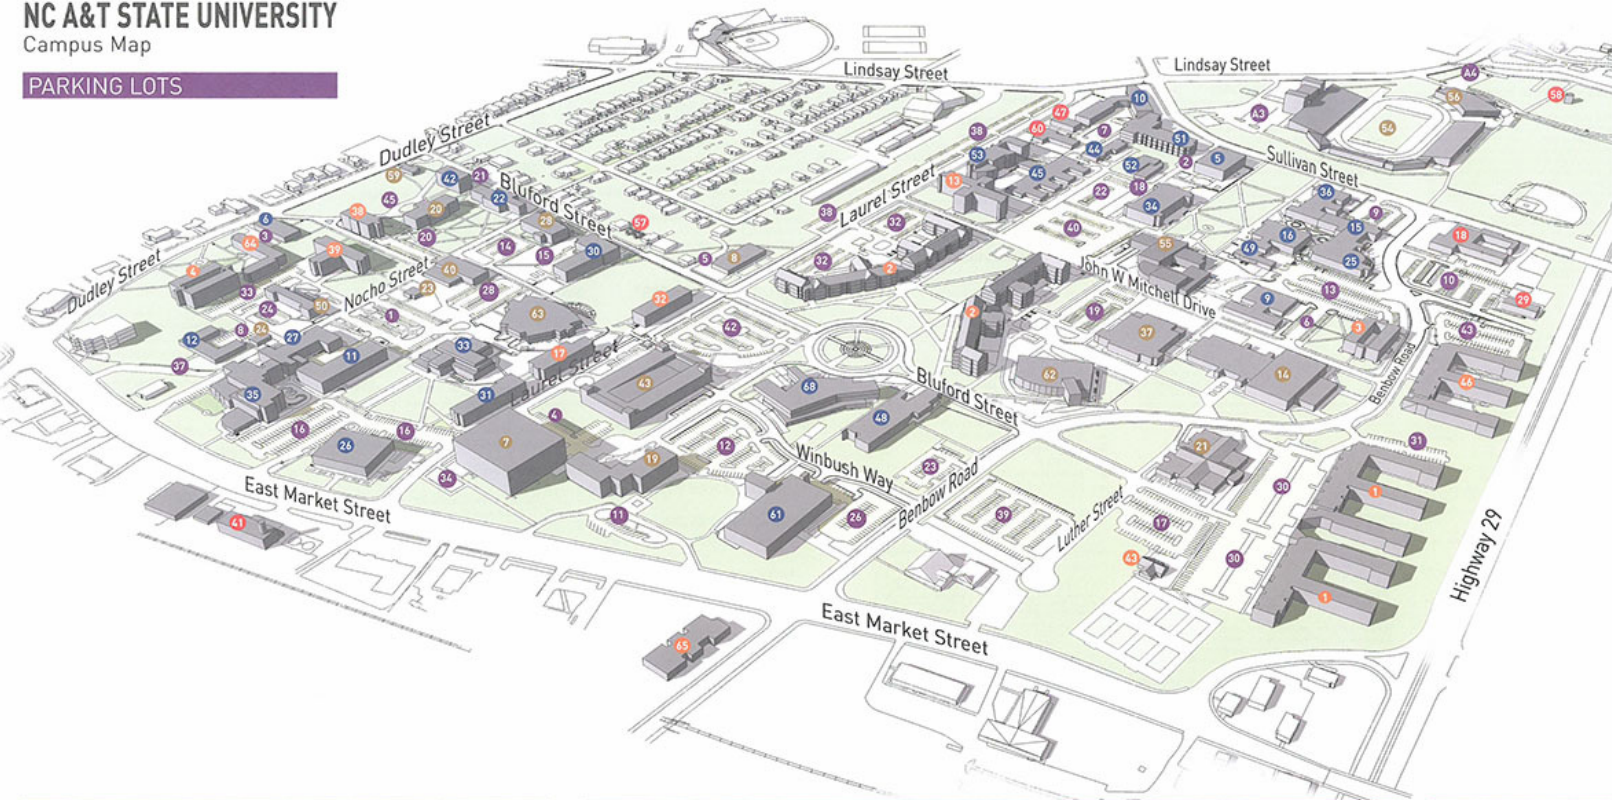

NC A&T STATE UNIVERSITY

Campus Map

PARKING LOTS

ACADEMIC

STUDENT SUPPORT

CAMPUS HOUSING

- 1... Aggie Suites - Lots 30, 31
- 2... Aggie Village - Lot 32
- 3... Alex Haley Hall - Lot 6
- 4... Barbee Hall - Lot 33
- 13... Cooper Hall
- 17... Curtis Hall
- 32... Holland Hall
- 38... Morrison Hall
- 39... Morrow Hall
- 43... Child Development Lab
- 46... Pride Hall - Lot 43
- 64... Vanstory Hall - Lot 33
- 65... Aggie Terrace - Lot 47

CAMPUS SUPPORT